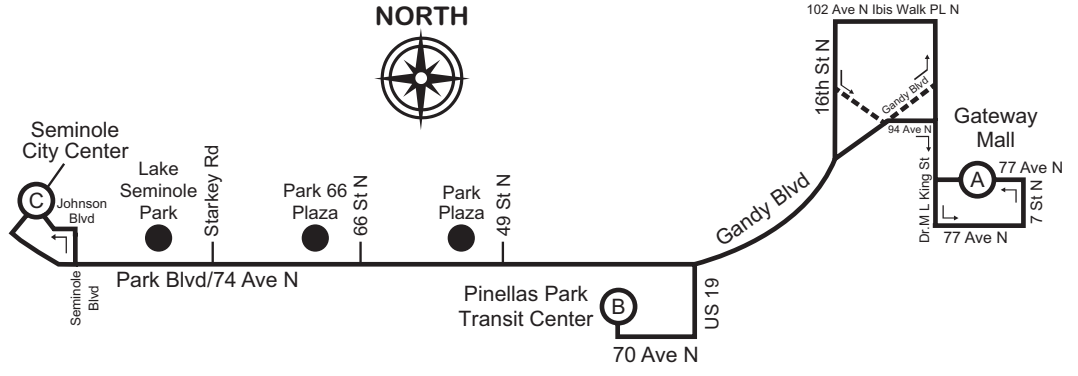

NORTH

LEGEND

- Timepoint; see scheduled times. Board at bus stop signs located frequently along the route.
- Landmark
- - - Denotes Intermittent Service

Note: Map not to scale

Route 74

SEMINOLE CITY CENTER TO GATEWAY MALL

MONDAY - FRIDAY

Route 74

GATEWAY MALL TO SEMINOLE CITY CENTER

MONDAY - FRIDAY

③ Seminole City Center	② Pinellas Park Transit Center	① Gateway Mall	① Gateway Mall	② Pinellas Park Transit Center	③ Seminole City Center
-	-	-	5:15 AM	5:35	6:05
-	-	-	5:35	6:00	6:30
-	-	-	6:00	6:25	6:55
-	-	-	6:25	6:50	7:20
5:45 AM	6:15	6:40	6:55	7:20	7:50
6:10	6:40	7:05	7:20	7:45	8:15
6:35	7:05	7:30	7:40	8:05	8:35
7:00	7:30	7:55	8:00	8:25	8:55
7:20	7:50	8:15	8:20	8:45	9:15
7:40	8:10	8:35	8:40	9:05	9:35
8:00	8:30	8:55	9:00	9:25	9:55
8:20	8:50	9:15	9:20	9:45	10:15
8:40	9:10	9:35	9:40	10:05	10:35
9:00	9:30	9:55	10:00	10:25	10:55
9:20	9:50	10:15	10:20	10:45	11:15
9:40	10:10	10:35	10:40	11:05	11:35
10:00	10:30	10:55	11:00	11:25	11:55
10:20	10:50	11:15	11:20	11:45	12:15
10:40	11:10	11:35	11:40	12:05	12:35
11:00	11:30	11:55	12:00 PM	12:25	12:55
11:20	11:50	12:15	12:20	12:45	1:15
11:40	12:10	12:35	12:40	1:05	1:35
12:00 PM	12:30	12:55	1:00	1:25	1:55
12:20	12:50	1:15	1:20	1:45	2:15
12:40	1:10	1:35	1:40	2:05	2:35
1:00	1:30	1:55	2:00	2:25	2:55
1:20	1:50	2:15	2:20	2:45	3:15
1:40	2:10	2:35	2:40	3:05	3:35
2:00	2:30	2:55	3:00	3:25	3:55
2:20	2:50	3:15	3:20	3:45	4:15
2:40	3:10	3:35	3:40	4:05	4:35
3:00	3:30	3:55	4:00	4:25	4:55
3:20	3:50	4:15	4:20	4:45	5:15
3:40	4:10	4:35	4:40	5:05	5:35
4:00	4:30	4:55	5:00	5:25	5:55
4:20	4:50	5:15	5:20	5:45	6:15
4:40	5:10	5:35	5:40	6:05	6:35
5:00	5:30	5:55	6:00	6:25	6:55
5:25	5:55	6:20	6:20	6:45	7:15
5:50	6:20	6:45	6:45	7:10	7:40
6:15	6:45	7:10	7:10	7:35	8:05
6:40	7:10	7:35	7:35	8:00	8:30
7:05	7:35	8:00	8:10	8:35	9:00
7:30	8:00	8:20	8:35	8:55	9:20
7:55	8:25	8:45	-	-	-
8:20	8:45	9:05	-	-	-