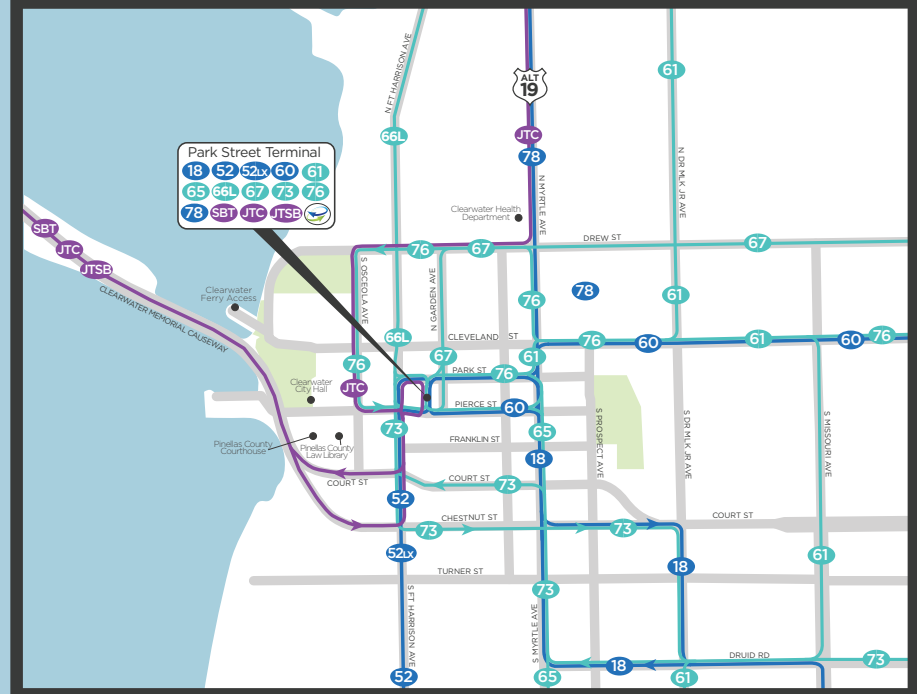

### Plan your trip here:

psta.net/transitapp  
transit

### Pay your fare here:

flamingofares.com

**Legend**

- SunRunner
- SunRunner Station
- Trolley Service
- Frequent
- Local
- Express
- Landmark
- Direct Connect Location
- Intermittent Service
- Connecting County Transit

### Downtown Clearwater

### Downtown St Petersburg & Grand Central Station