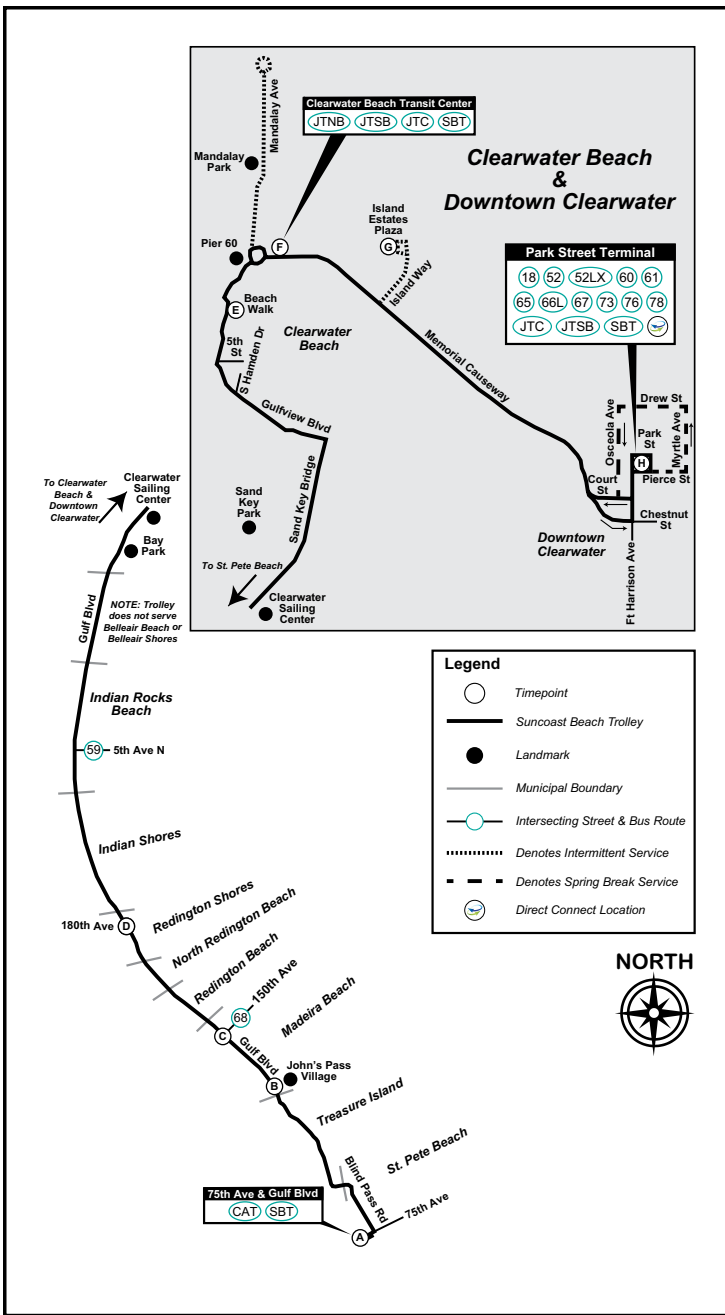

The Clearwater Jolley Trolley (727) 445-1200 provides circulator service to Clearwater Beach, Island Estates, and Mandalay Ave every day beginning at 10:00 AM. PSTA passes are valid on both services.

* - These trips run on Friday and Saturday Only.

E - Trips ends on GARDEN AVE.

NOTE: Trolley does not serve Belleair Beach or Belleair Shores

♿ - Wheelchair Service Provided On All Trips

TIMES SHOWN ARE SCHEDULED BUT MAY VARY DUE TO TRAFFIC CONDITIONS, WEATHER OR UNFORESEEN EVENTS.

Effective 2-27-22

RIDING IS EASY WITH PSTA

PRE-BOARDING: Get Ready for Your Trip

Transit App
• Download at transitapp.com/download?c=psta

Real Time Bus Information
• Text your bus stop number to 41411 (For example: PSTA 1234)
• Enter bus stop number on the InfoLine at (727) 540-1900 or RidePSTA.net
• Bus stop numbers can be found on the bottom of the Real Time Bus Info sign

InfoLine
• Call the PSTA InfoLine at (727) 540-1900

Google
• Go to google.com/maps and select directions
• Select transit option
• Enter your trip information

Bus Schedules
• Printed schedules are available at PSTA Customer Service Centers
• Digital versions are available on PSTA.net

Look for the Sign
• Transit stops have a variety of different signs. Look for these logos:

Still need help?
Sign up for a "How to Ride" appointment with a PSTA Staff Specialist.

PHONE
727.540.1900

ONLINE
PSTA.net/howtoride